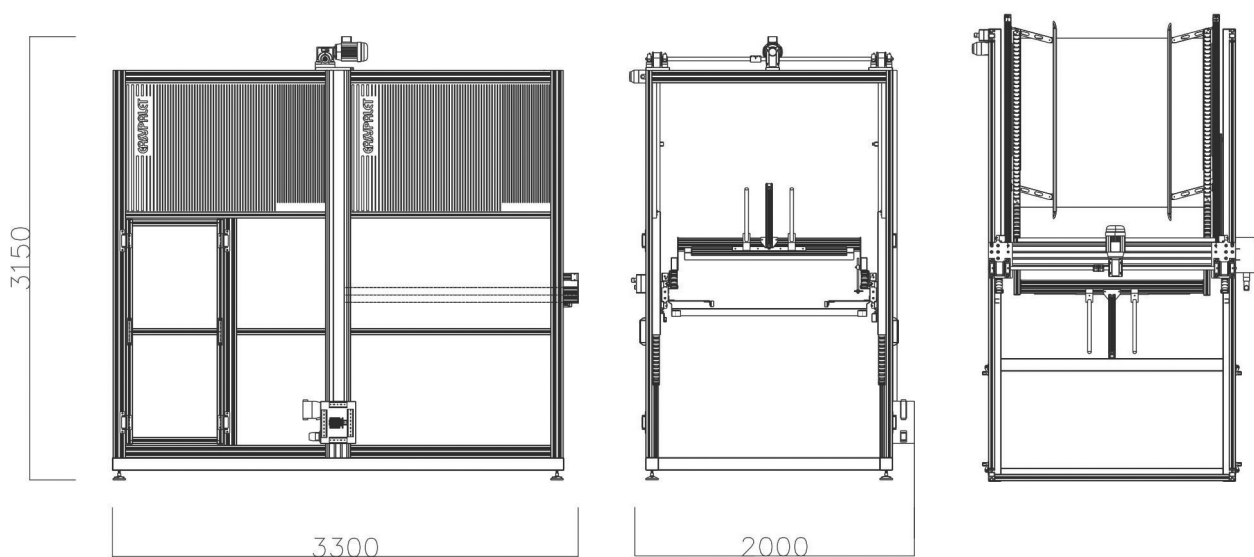

EASY@PALLET

innovating in the
packaging industry

SRL
magic
robotica 

EASY@PALLET

The EASY@PALLET is an automatic palletizing machine.

MACHINE CHARACTERISTICS:

- TRAY FORMAT:
 - 600x1000 mm
 - 800x1000 mm
 - 800x1200 mm
 - 1000x1200 mm
- MAX TRAY WIDTH AT 1200 mm
- FRAME IN ANODIZED ALUMINUM PROFILES
- AUTONOMOUS ELECTRICAL PANEL
- EXIT SECURITY BARRIERS
- SUITABLE FOR LOADING AND UNLOADING OF MATERIAL WITH PALLET TRUCKS

TECHNICAL DATA

ELECTRICAL CONSUMPTION	380 VAC- 50/60 Hz
PNEUMATIC CONSUMPTION	1,1 Kw
DIMENSIONS	See layout

innovating in the **packaging** industry

MAGIC ROBOTICA SRL

Via Puecher 24 - 20842 Besana in Brianza (MB) - Italy
Tel. +39 039 2301096 Fax +39 039 2301017
www.magicmp.it customercare@magicmp.it